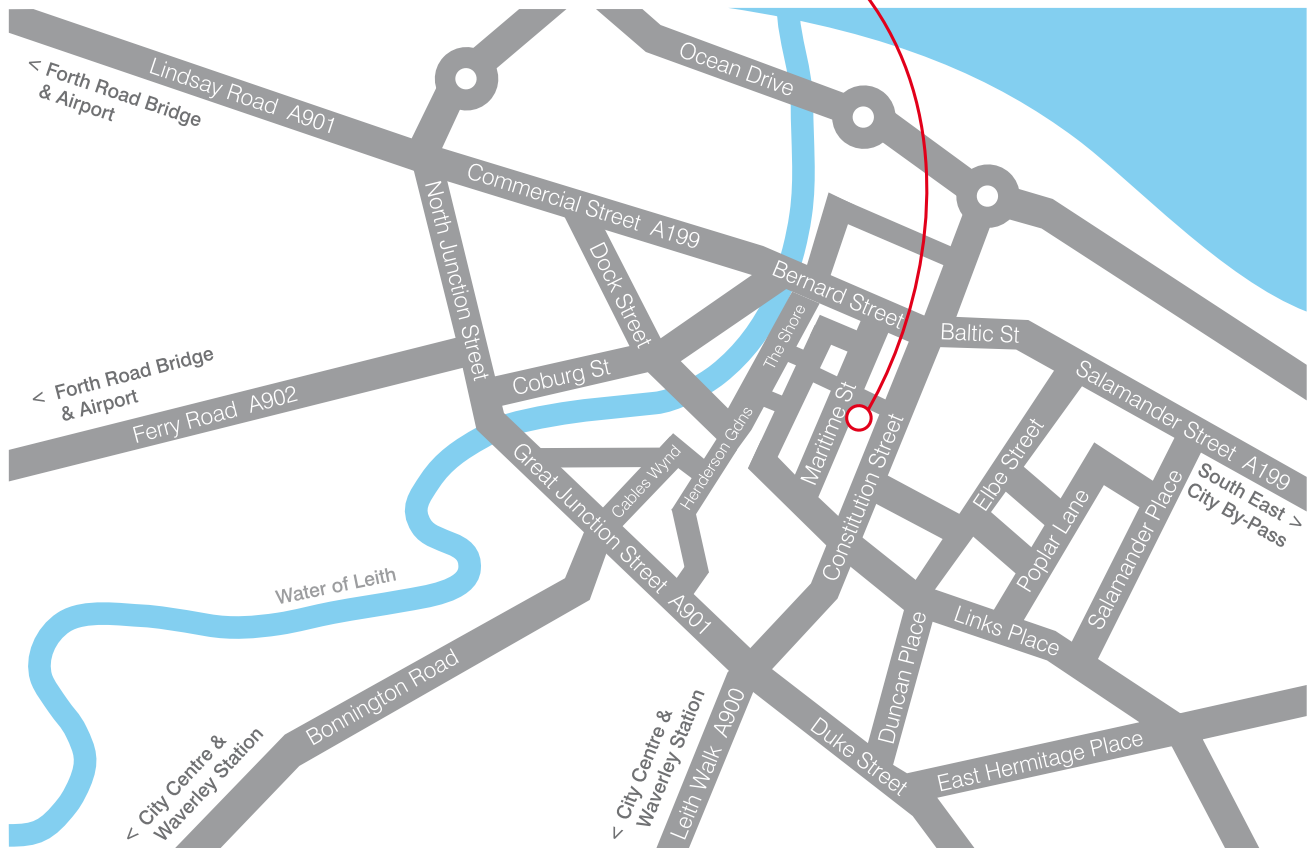

## We are here

**442 Design**  
40 Maritime Street  
Leith  
Edinburgh  
EH6 6SA  
**tel 0131 538 1442**  
fax 0131 538 3442  
[www.442design.com](http://www.442design.com)